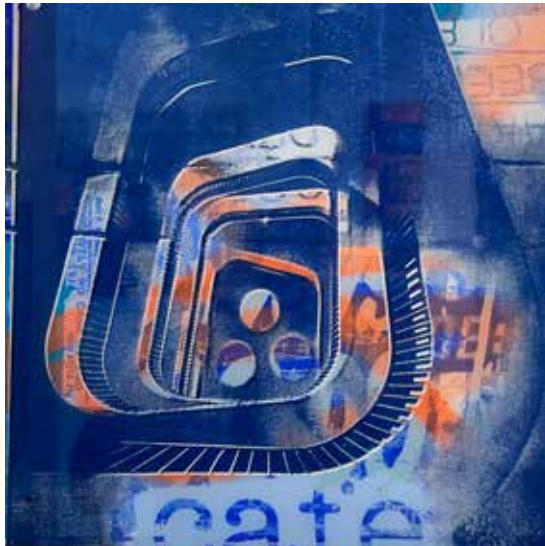

MLK CAFE
2021
12" X 12" X 1.5"
Layered Acrylic Screen Prints on
Wood Panel with Resin
$450.