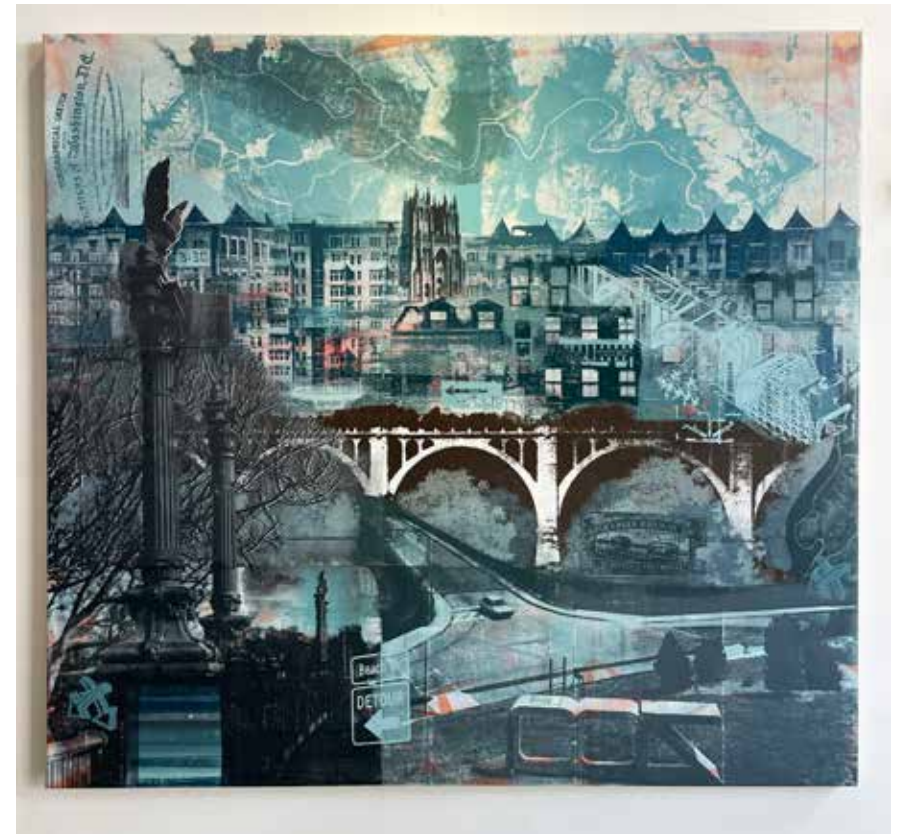

VOGUE

2022
48" X 1.5"
Layered Acrylic Screen Prints and
Spray Paint on Wood Panel with Resin
\$5600.

TRANSMISSION

2022
40" X 42" X 2"
Layered Acrylic Screen Prints on
Canvas
\$4250.

FARE 25

2022
40" X 42" X 2"
Layered Acrylic Screen Prints on
Canvas
\$4250.