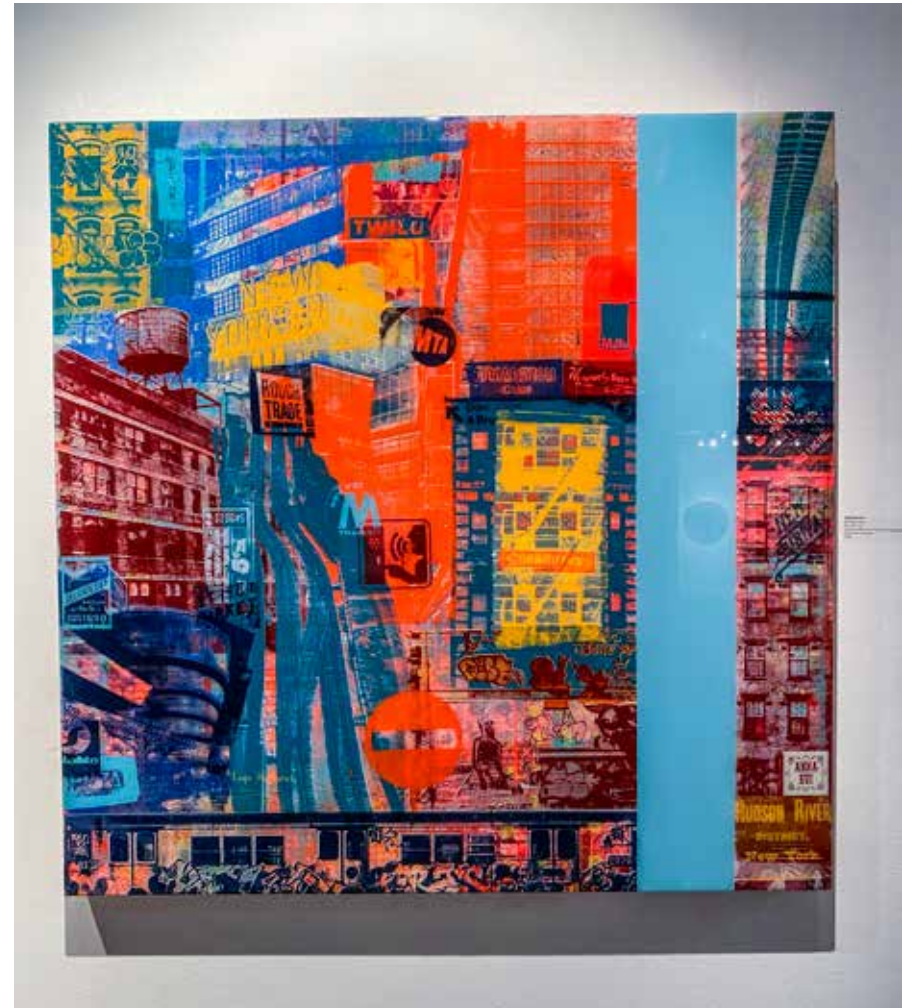

Sold

FAIRCARD UNDERGROUND

2022

30" X 30" X 1.5"

Layered Acrylic Screen Prints and
Spray Paint on Wood Panel with Resin
\$2300.

Sold

FAIRCARD MTA

2022