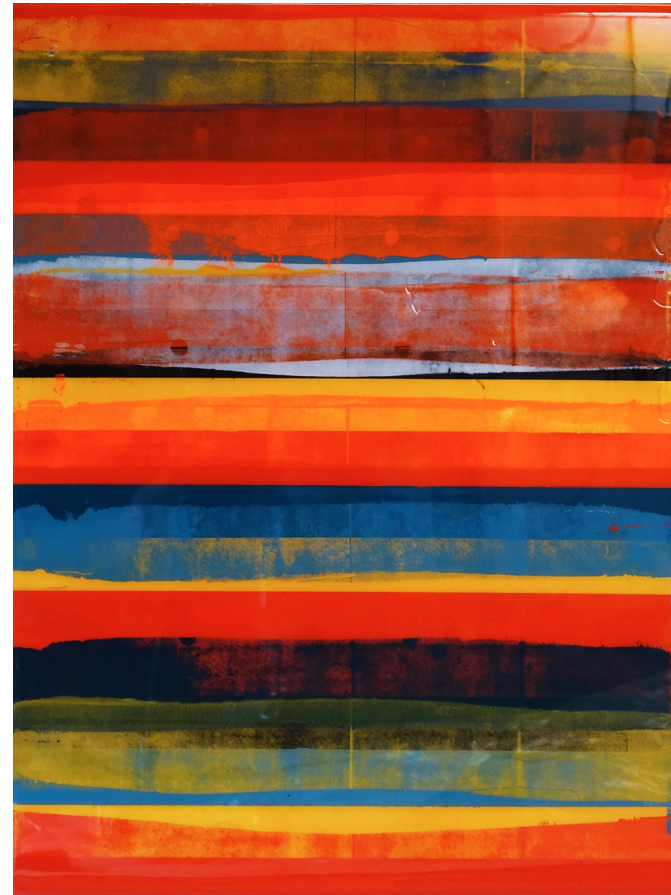

COLOR BAND

2021
24" X 24" X 1.5"
Mixed Media Acrylic Screen Prints on
Wood Panel with Resin
$1450.