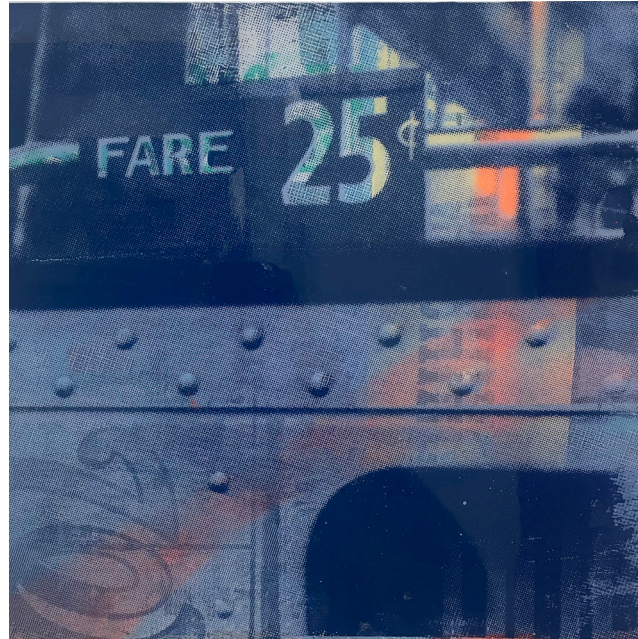

FARE 25

2021
12" X 12" X 1.5"
Mixed Media Acrylic Screen Prints on
Wood Panel with Resin
$450.