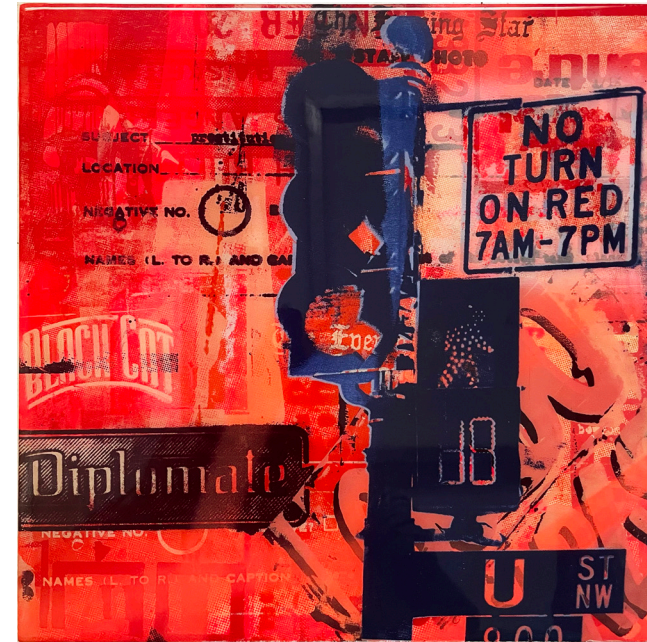

2021
12" X 12" X 1.5"
Mixed Media Acrylic Screen Prints on
Wood Panel with Resin
\$450.

GOGO

2021
12" X 12" X 1.5"
Mixed Media Acrylic Screen Prints on
Wood Panel with Resin
\$450.

DIPLOMATIC IMMUNITY

2021
12" X 12" X 1.5"
Mixed Media Acrylic Screen Prints on
Wood Panel with Resin
\$450.