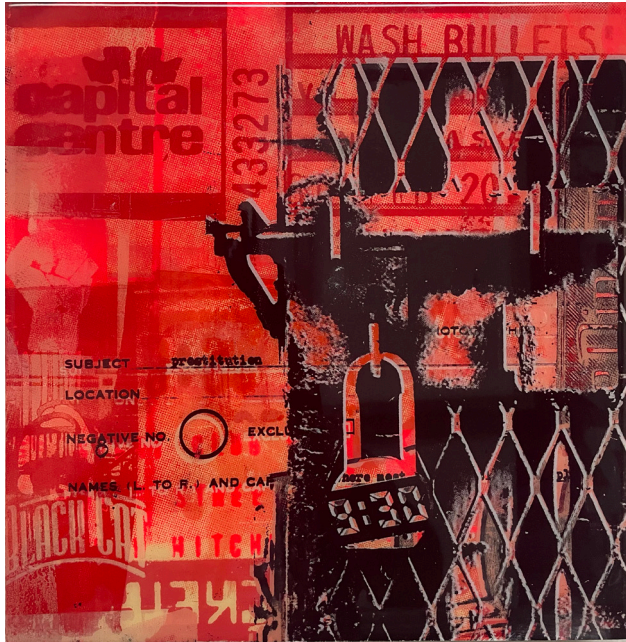

Mixed Media Acrylic Screen Prints on
Wood Panel with Resin

\$750.

CITY ELECTRIC

2021

24" X 12" X 1.5"

Mixed Media Acrylic Screen Prints on
Wood Panel with Resin

\$750.

CAPITAL CENTRE

2021
12" X 12" X 1.5"
Mixed Media Acrylic Screen Prints on
Wood Panel with Resin
\$450.

GOGO

2021
12" X 12" X 1.5"
Mixed Media Acrylic Screen Prints on
Wood Panel with Resin
\$450.

DIPLOMATIC IMMUNITY

2021
12" X 12" X 1.5"
Mixed Media Acrylic Screen Prints on
Wood Panel with Resin
\$450.