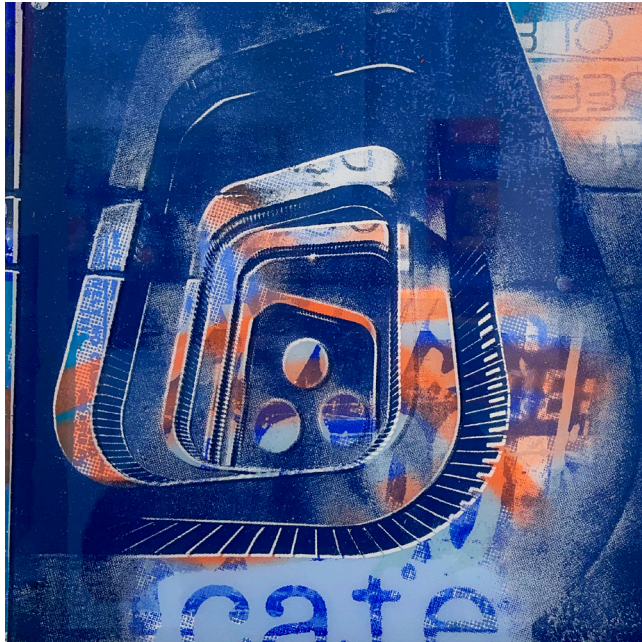

MLK CAFE

2021
12" X 12" X 1.5"
Mixed Media Acrylic Screen Prints on
Wood Panel with Resin
$450.